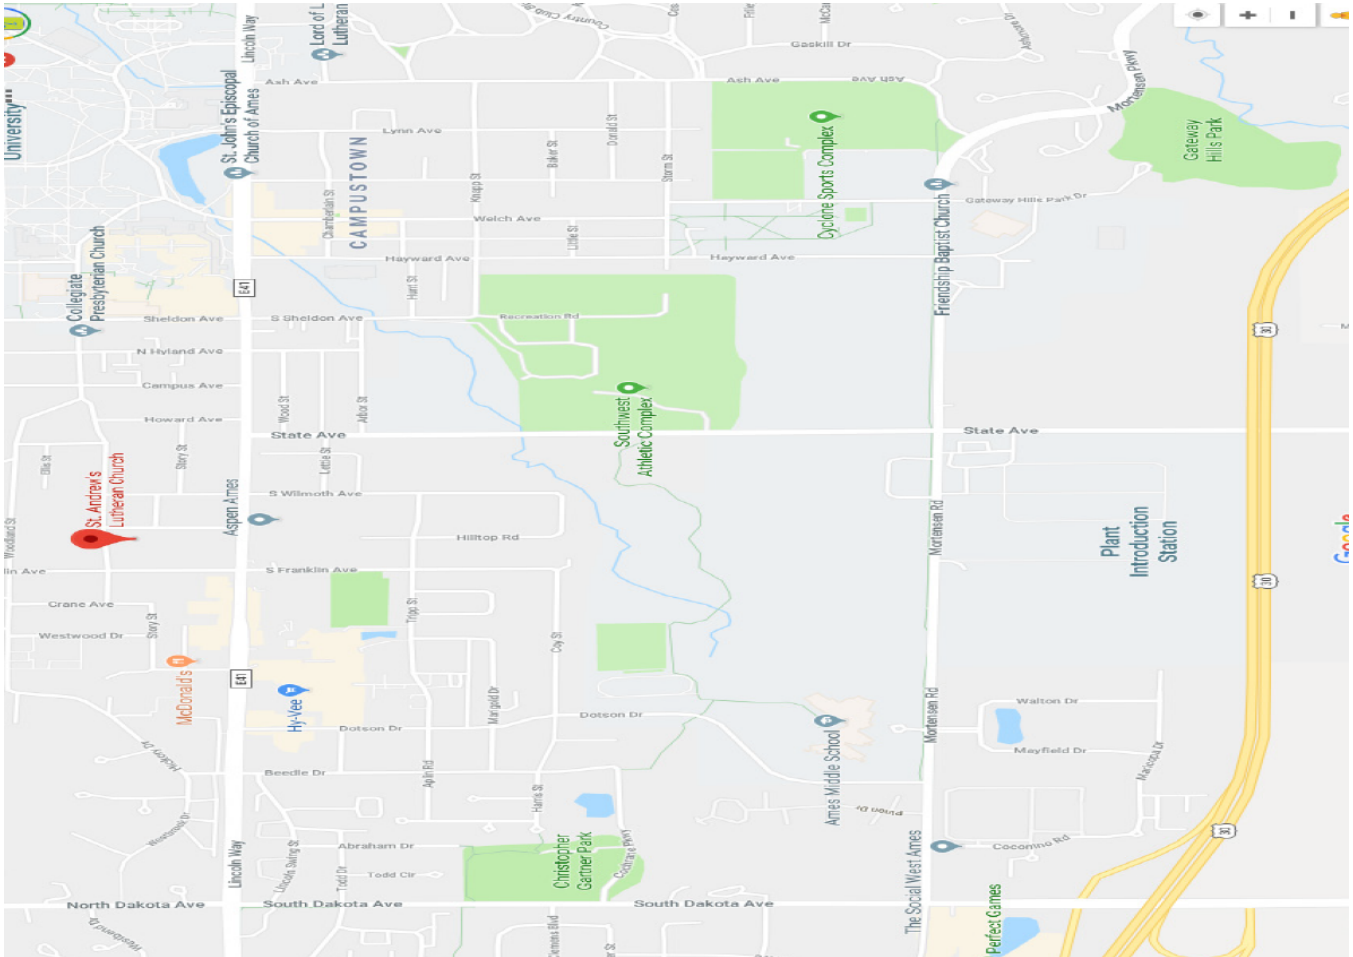

Map to St. Andrews Lutheran Church

From the west: Take Hwy.30 to Exit 142-towards Napier and Lincoln Way. Take Lincoln Way east to Colorado Ave. Turn left, Church is 1/2 block on your left. Come around to the back and come in the West door.
From Interstate 35 from north or south. Take the Duff Ave. exit turn right to Lincoln Way, turn left and go across town, past College Town west to Colorado Ave. Turn right and Church is 1/2 block on your left. Come around to the back and come in the west door.